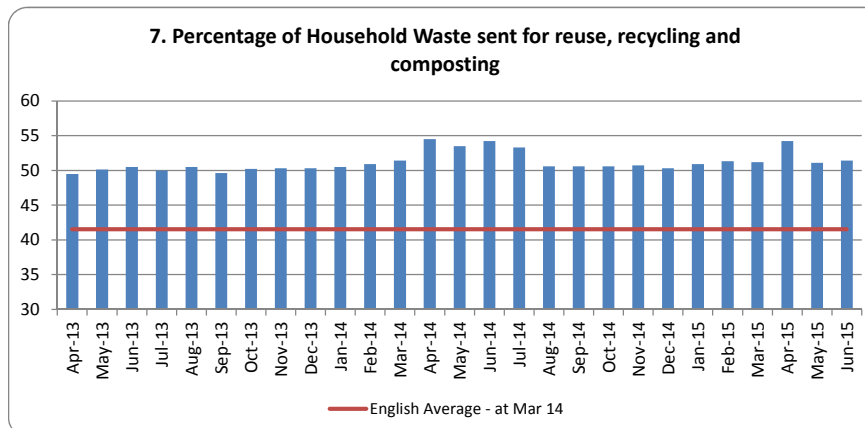

2. Fear of Crime Survey is no longer conducted. Alternative measure to be developed

charts for available indicators reported quarterly

charts for available indicators reported less than quarterly

charts for indicators not currently reported/available