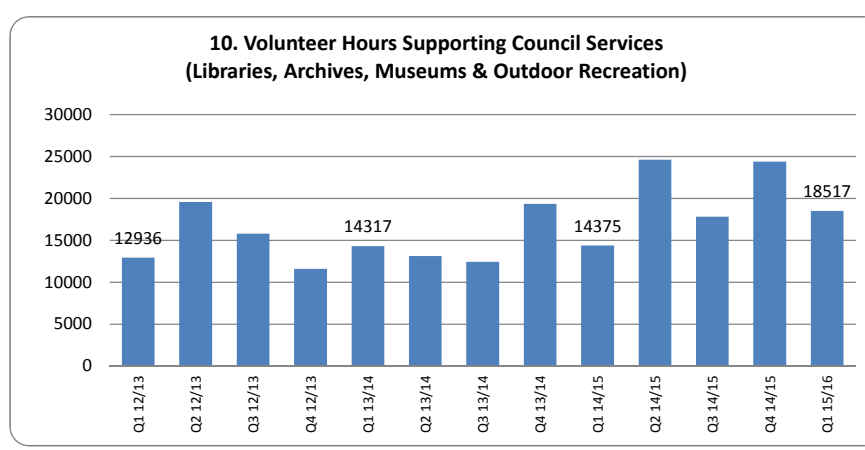

2. Fear of Crime Survey is no longer conducted. Alternative measure to be developed

charts for available indicators reported quarterly

charts for available indicators reported less than quarterly

charts for indicators not currently reported/available