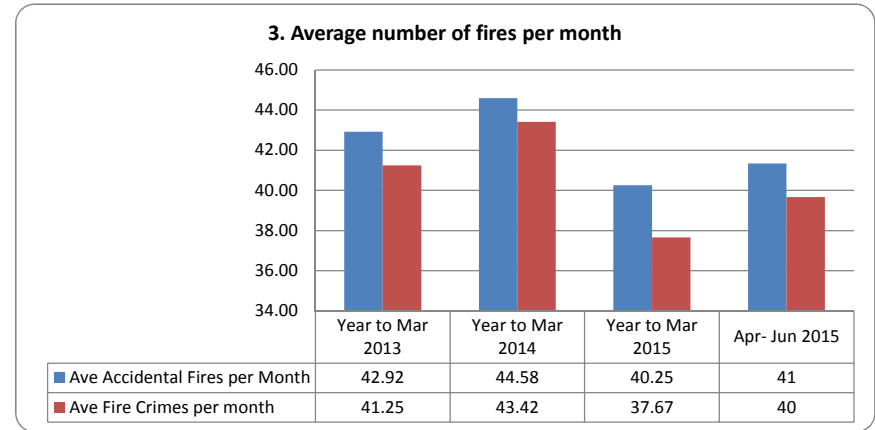

2. Fear of Crime Survey is no longer conducted. Alternative measure to be developed

charts for available indicators reported quarterly

charts for available indicators reported less than quarterly

charts for indicators not currently reported/available