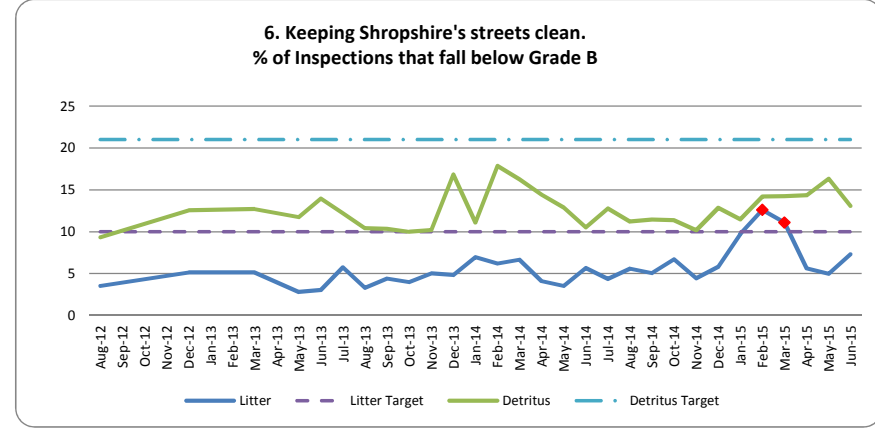

2. Fear of Crime Survey is no longer conducted. Alternative measure to be developed

charts for available indicators reported quarterly

charts for available indicators reported less than quarterly

charts for indicators not currently reported/available