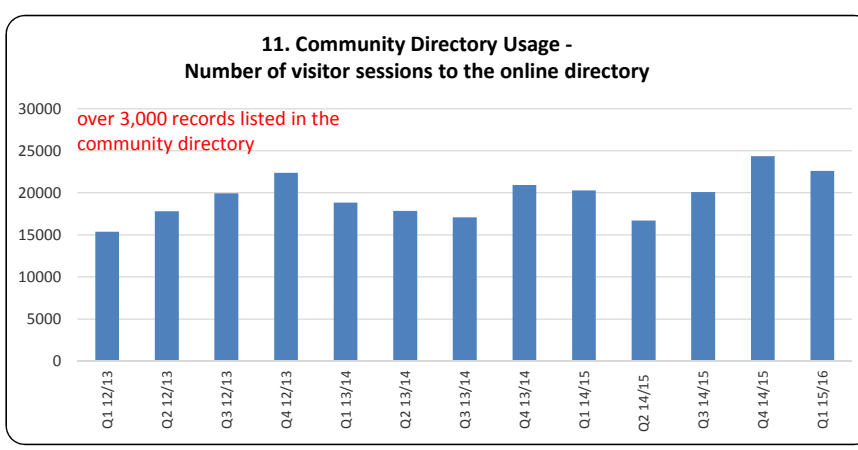

2. Fear of Crime Survey is no longer conducted. Alternative measure to be developed

charts for available indicators reported quarterly

charts for available indicators reported less than quarterly

charts for indicators not currently reported/available