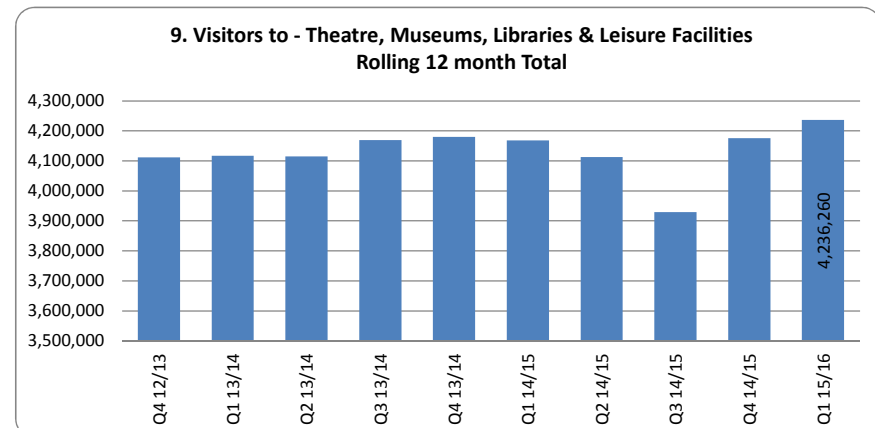

2. Fear of Crime Survey is no longer conducted. Alternative measure to be developed

charts for available indicators reported quarterly

charts for available indicators reported less than quarterly

charts for indicators not currently reported/available